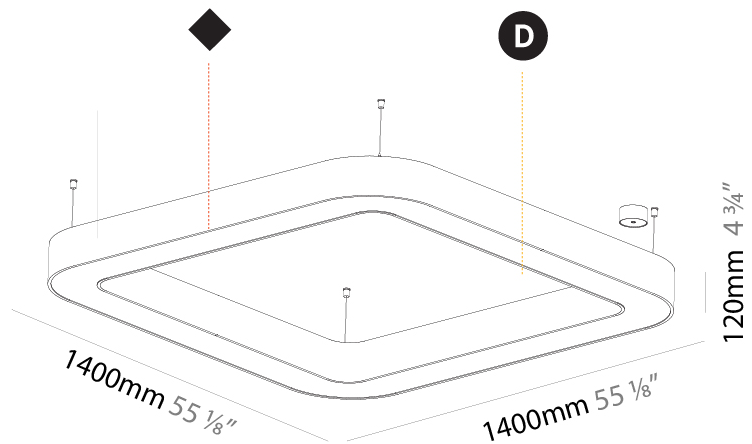

GENERAL

Series: Glorious
Subseries: Glorious Quantum
Brand: Prolicht
Division: Architectural
Mounting Type: Suspension
Mounting Location: Ceiling
Subcategory: Ambient

PHYSICAL

Shape: Square
Length (mm): 1400
Length (in): 55 1/8
Width (mm): 1400
Width (in): 55 1/8
Height (mm): 120
Height (in): 4 3/4
Max. Overall Height (mm): 2120
Max. Overall Height (in): 83 7/16
Light Distribution: Direct
Weight (kg): 17.644
Weight (lbs): 38.82
Diffuser: PMMA - Opal or Micro-Prism
Fixture Finish: SSR / BKV / CWI / CRY / HAB / UFT / ITA / RUA / FTG / MYG / LOD / PUS / FRO / FUP / KIA / POP / BLS / SPG / MEY / GOH / GUM / CHC / COM / ABZ / JAG / OBR / MOS / ROR
Fixture Material: Aluminum

ELECTRICAL

Lamp Type: LED (Zhaga Standard)
Input Wattage (W): 80
Total Output Wattage (W): 64 / 51.2 (3500K)
Dimming: Non-Dimming / Phase Dimming (120Vac only) / 0-10V Dimming
Driver Included: Yes
Driver Location: Integrated
Driver Type: Constant Current - 120 / 277Vac
Driver Class: Class 2
Input Voltage (V): 120 - 277
Constant Current (MA): 350 / 800 (3500K)

LED

Color Temperature (°K): 3000 / 3500 / 4000
Max. Delivered Lumen (lm): 7380 / 7644 / 7800
CRI: >80 CRI
Efficiency (%): 0.65
Lamp Life (hrs): 50000

OPTICAL

RATINGS AND CERTIFICATIONS

Certified By: Certified for North American Standards
IP rating: IP20